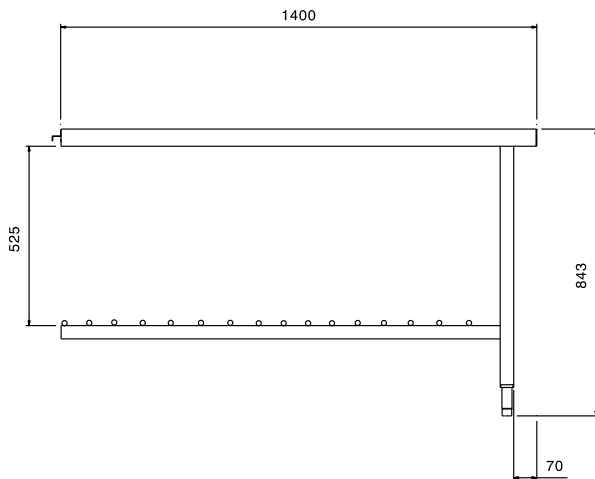

Short Form Specification

Item No. _____

Table top in polished AISI 304 stainless steel, with anti-drip edge. N. 2 square 40x40mm square legs on height-adjustable feet. Basket direction: from left to right and from right to left.

Optional Accessories

- Floor fastening kit for 2 square legs PNC 865386
- Undershelf for Pot and Pan Washer table, 1400 mm PNC 865388

APPROVAL: _____

Experience the Excellence
www.electroluxprofessional.com

Front

Side

Top

Key Information:

External dimensions, Width:	1400 mm
865360 (BHPUTS14)	
External dimensions, Depth:	712 mm
External dimensions, Height:	843 mm
Net weight:	12 kg