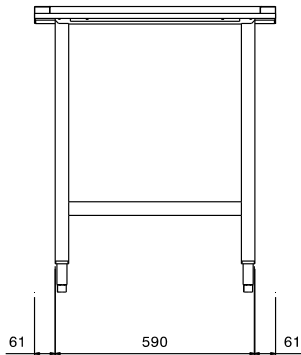

Short Form Specification

Item No. _____

Table top in polished AISI 304 stainless steel, with anti-drip edge. N. 2 square 40x40mm square legs on height-adjustable feet. Basket direction: from left to right and from right to left.

Optional Accessories

- Floor fastening kit for 2 square legs PNC 865386
- Undershelf for Pot and Pan Washer table, 1400 mm PNC 865388

APPROVAL: _____

Experience the Excellence
www.electroluxprofessional.com

Front

Side

Top

Key Information:

External dimensions, Width:	1400 mm
865360 (BHPUTS14)	
External dimensions, Depth:	712 mm
External dimensions, Height:	843 mm
Net weight:	12 kg